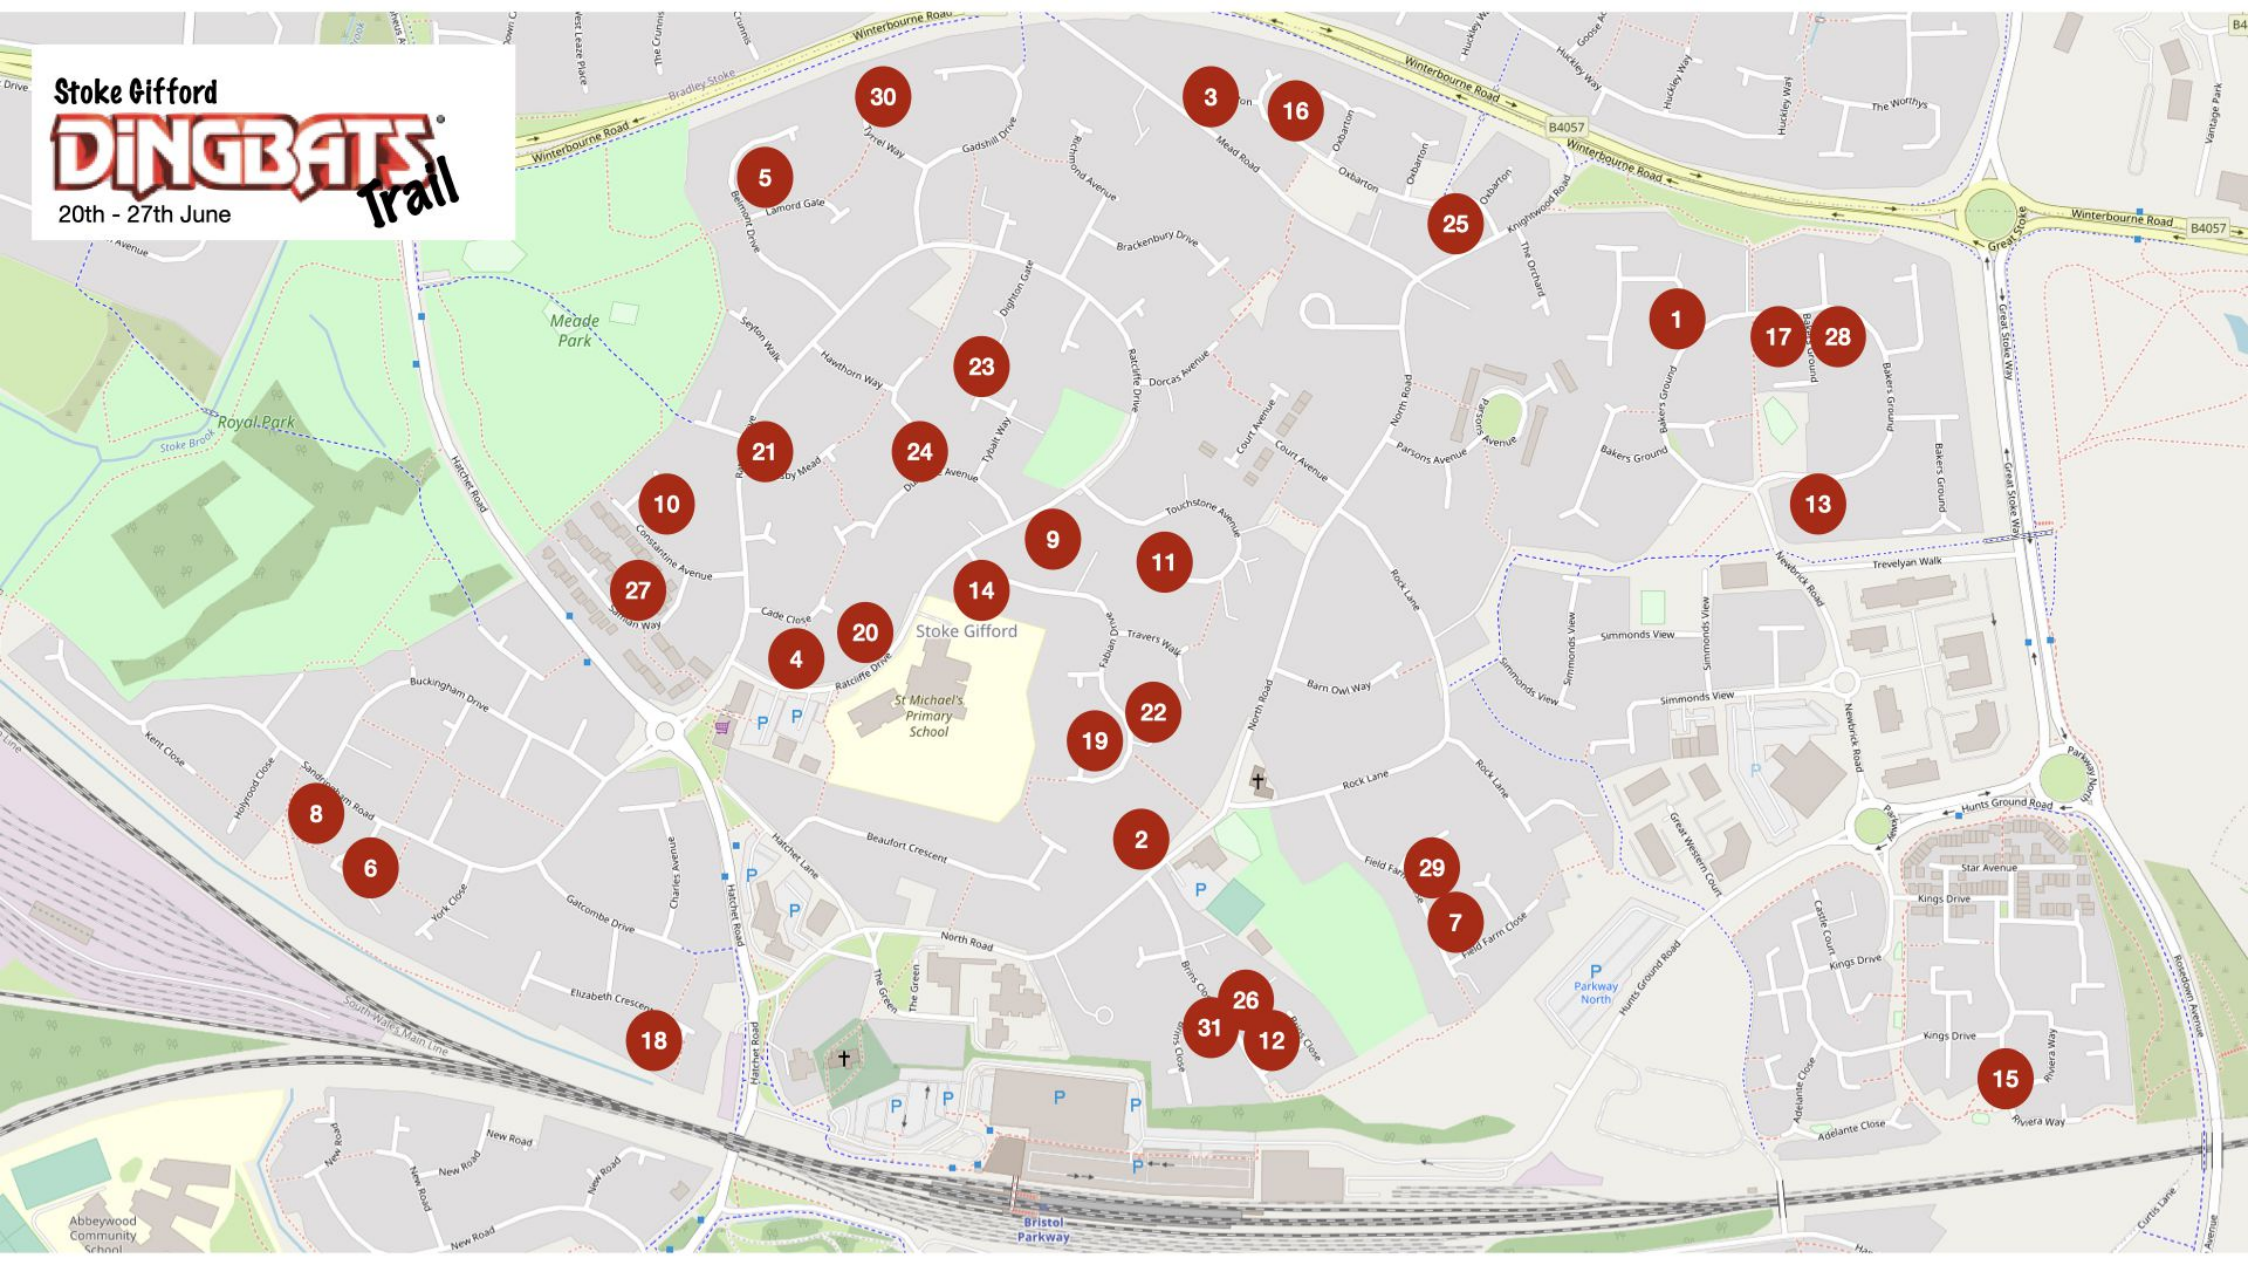

# DINGBATS Trail

20th - 27th June

8

6

18

10

27

21

10

4

20

5

30

14

23

24

9

14

19

2

11

22

26

31

12

7

29

25

3

16

1

17